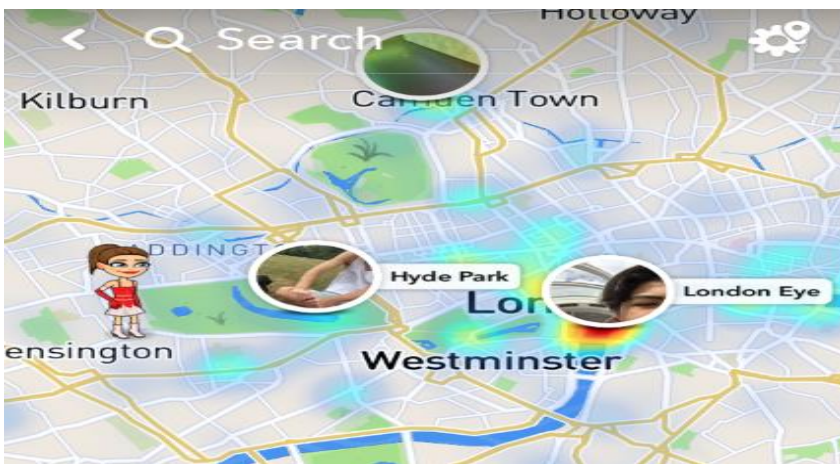

Rigby Lane, Bromsgrove, Worcestershire B60 2EP

Tel: 01527 875475 Fax: 01527 870211

Headteacher: Mrs T Smith

www.rigbyhallschool.com

Email – office@rigbyhall.worcs.sch.uk

3rd July 2017

Dear Parent /Carer,

Snapchat warning!

We wanted to warn you about a new feature on the social media app Snapchat. It can reveal where your child is to anyone they are connected with. The police are asking everyone to change the feature so it hides your child's location. It only takes a few seconds to do and will keep your child safer.

Police warn that it can tell others where they are without knowing and could lead people who are not really friends of your children right to an exact house.

'Ghost mode' is what Snapchat call privacy. It keeps where you are private but your friends on Snapchat may still find you, so be careful who is a 'friend' on Snapchat. Once you switch the setting to 'ghost' you remain hidden until you change it back.

To do this open Snapchat, go to your camera screen, pinch the screen or do a zoom out finger motion on the screen and the Snap Map will open. You should be able to see your bitmoji icon on the map according to where you are at the time. Go to the Snap Map homepage and in the top right hand corner you will see a cog or the usual setting symbol, to change your location sharing setting you can click on this. Then switch on Ghost Mode.